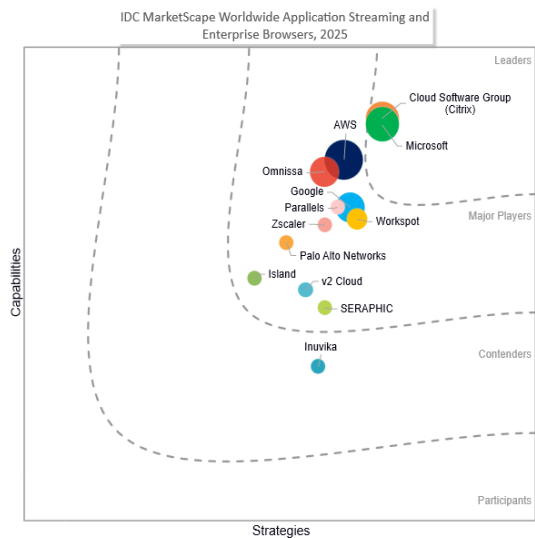

Microsoft named a leader in the IDC MarketScape:

Worldwide Application Streaming and Enterprise Browsers 2025 Vendor Assessment

[Download the Edge for Business whitepaper](#)

[Learn more](#)

Source: 1. Microsoft Digital Defense Report 2025; 2: 2024 Work Trend Index; 3: The 2025 AI Security Gap: Why 83% of Organizations Are Flying Blind
*Inline prompt protections for unmanaged cloud apps requires PAYG billing.

Note: IDC MarketScape: Worldwide Application Streaming and Enterprise Browsers 2025 Vendor Assessment, #US53004525, July 2025